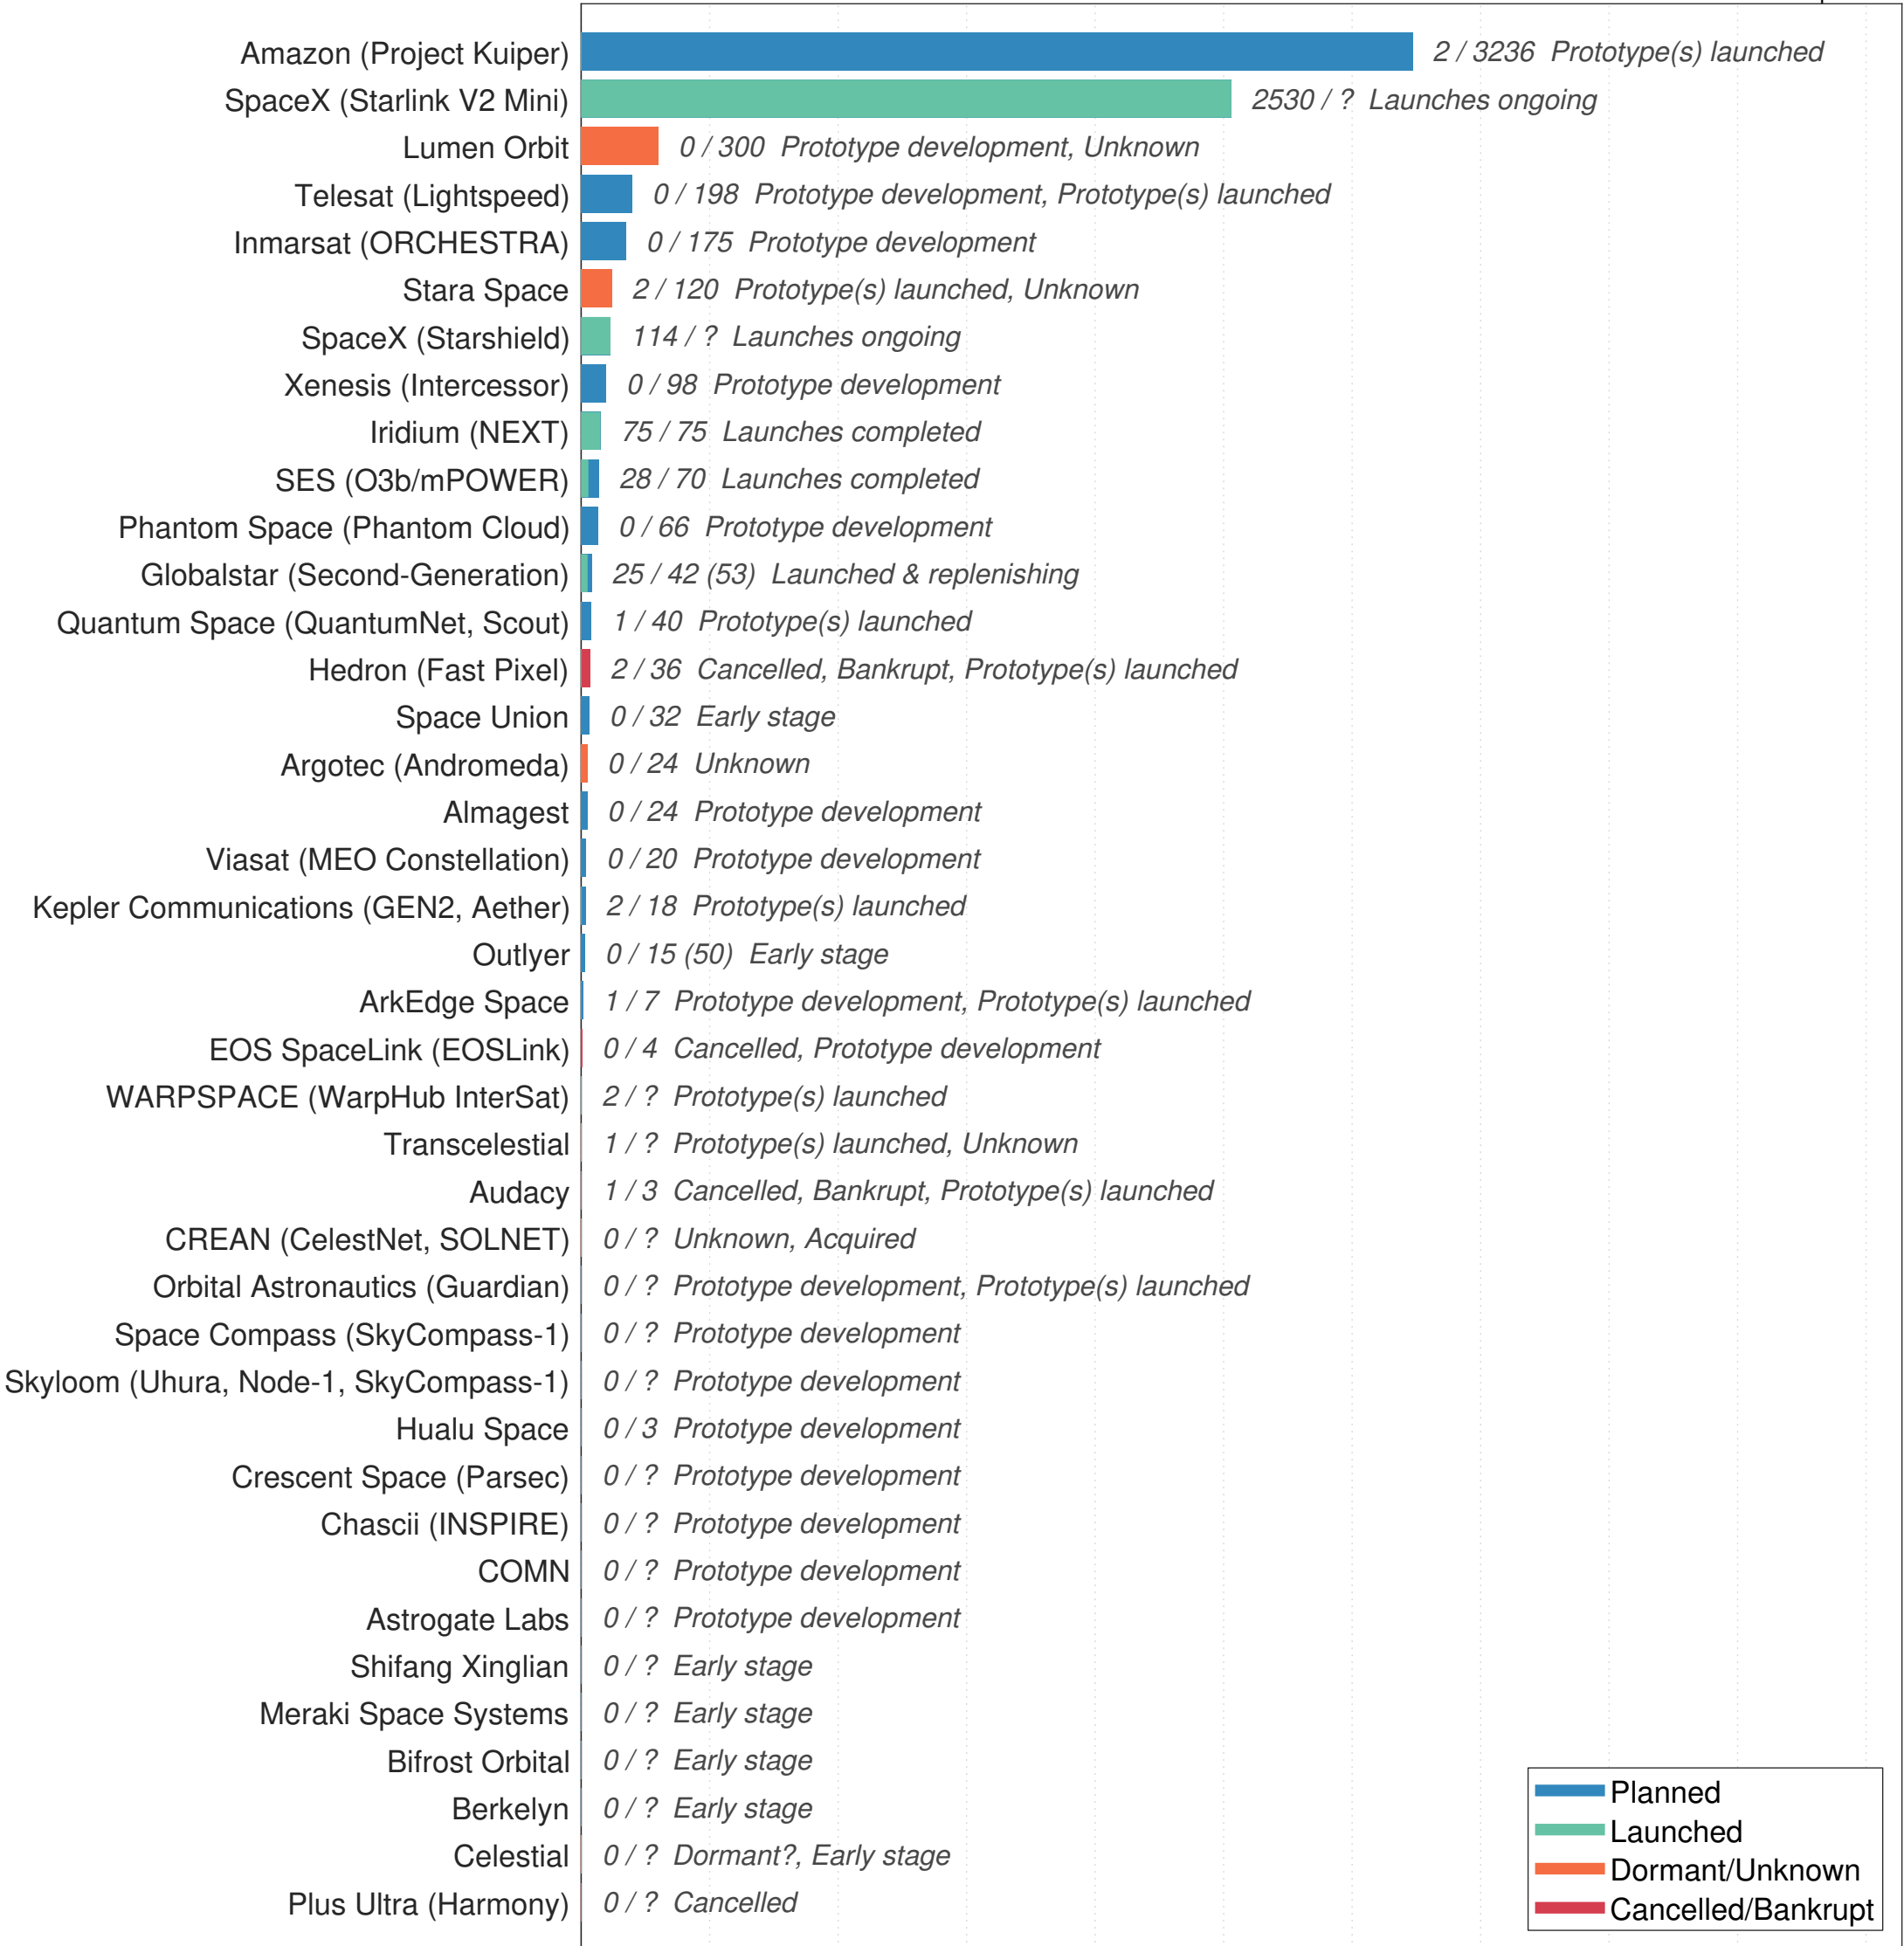

# Orbital Data Relay Constellations

2024/12/31

0 500 1000 1500 2000 2500 3000 3500 4000 4500 5000  
Number of Satellites