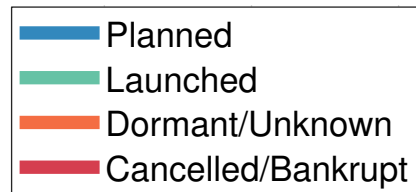

# Orbital Data Relay Constellations

2024/12/31

0 500 1000 1500 2000 2500 3000 3500 4000 4500 5000  
Number of Satellites